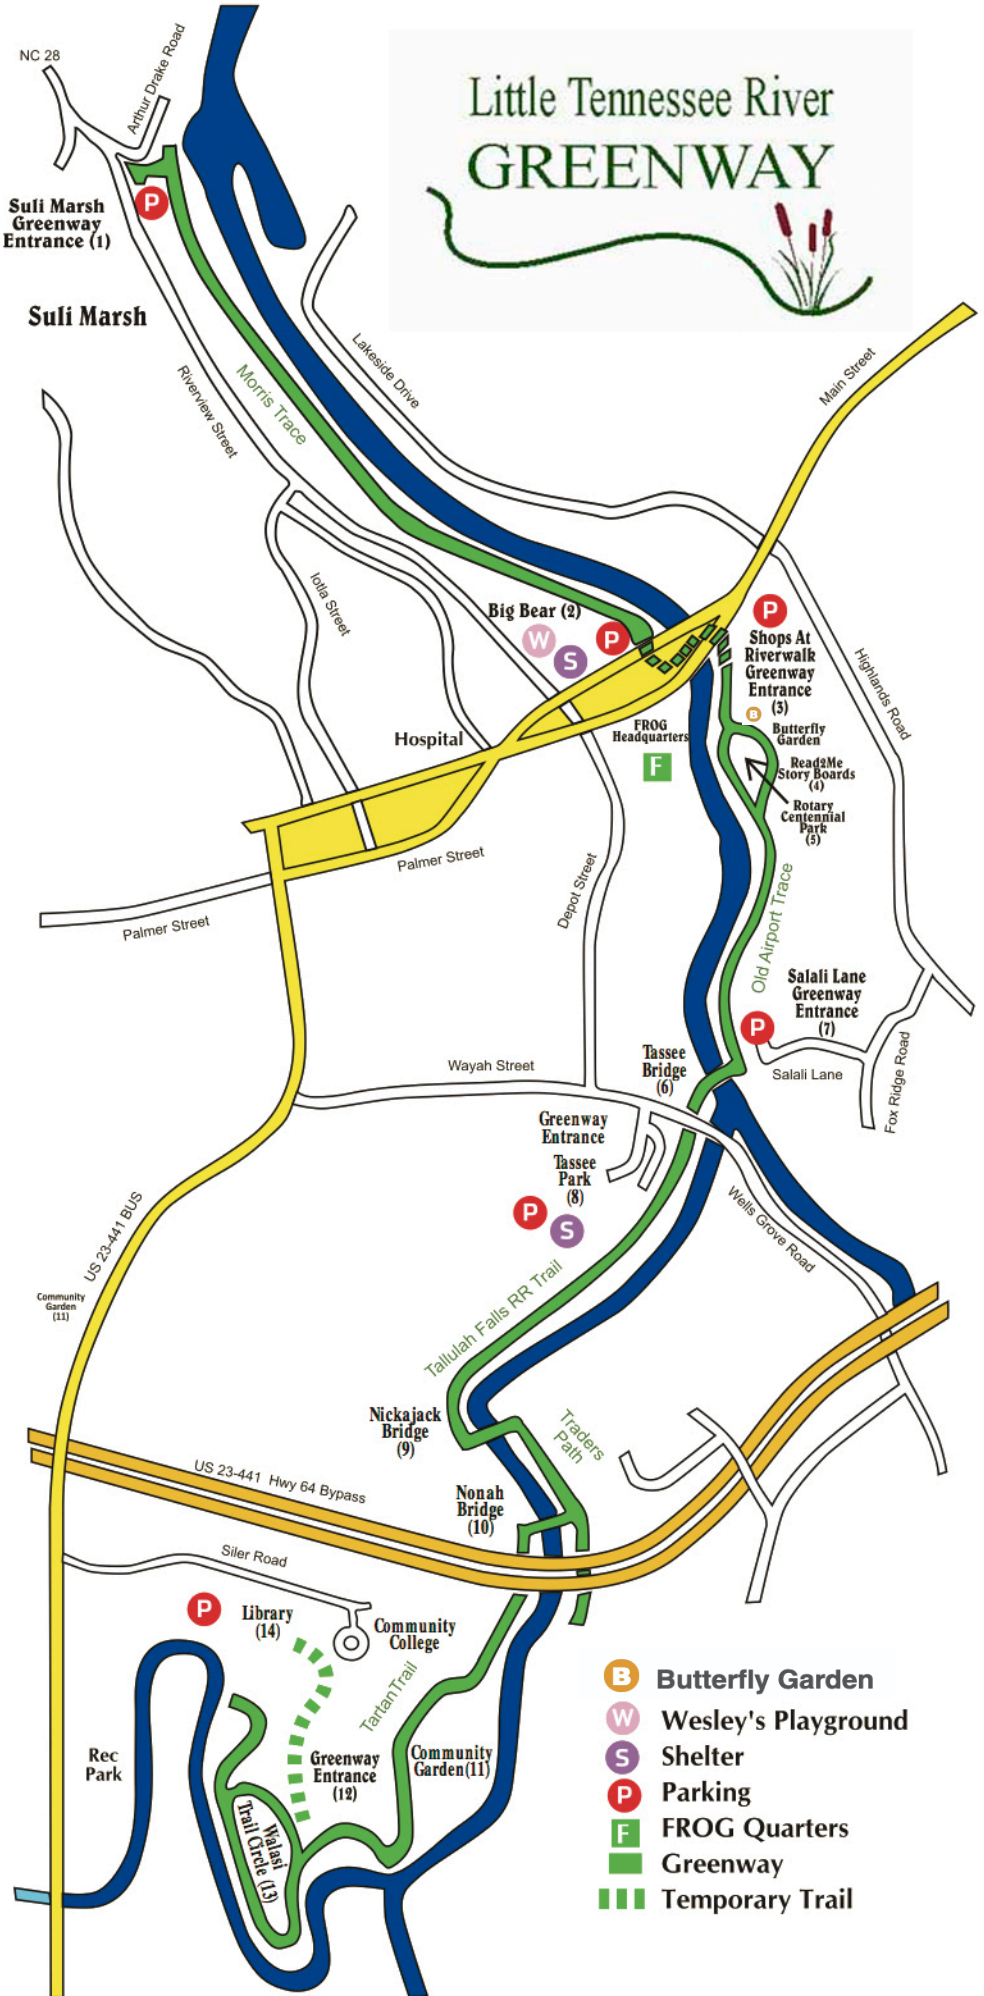

Little Tennessee River GREENWAY

- B** Butterfly Garden
- W** Wesley's Playground
- S** Shelter
- P** Parking
- F** FROG Quarters
- Greenway**
- Temporary Trail**